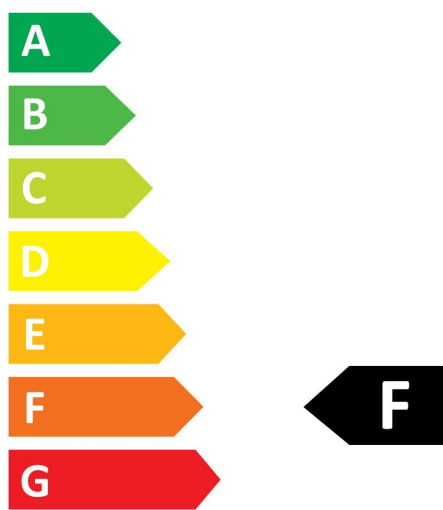

26
kWh/1000h

2019/2015